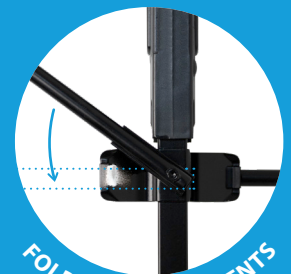

COMPACT DESIGN

01TBUV7F-4G

TRU-BAND FOLDING 7-ELEMENT UHF/VHF BLACK ARROW 4G ANTENNA

Specifications:

Elements	7 UHF & 7 VHF (folding)
Antenna Type	Yagi/Log Periodic
	UHF / VHF
Bands	3 & 4/5
Channels	Ch 6-12 & 28-38
Max. Gain	UHF 8-10dBi & VHF 6-8dBi
Front to Back Ratio	UHF 16-20dB & VHF 13-15dB
Antenna Filter	4G/5G >60dB
	Dimensions
Antenna (mm)	1425(L) x 850(W) x 85(H)
Packaged box (mm)	1170 x 270 x 110

Features:

- Unique folding VHF elements design
- Designed for the precise digital frequency bands for true HD performance
- Boomlock™ manufacturing technology developed and patented by Hills
- Matched balun for best MER performance and lowest insertion loss. Ultrasonically sealed to prevent water ingress
- Strong mechanical construction using corrosion-resistant aluminium & UV stabilised plastics

What's in the box

- Antenna with fitted V-Block and U-Block
- Sealing Boot (For F Connector)

FOLDING VHF ELEMENTS

PCBA WITH 4G/5G REJECTION

Product information and imagery up-to-date as of August 26, 2024 9:46 AM. For more information, visit www.hillsantenna.com.au